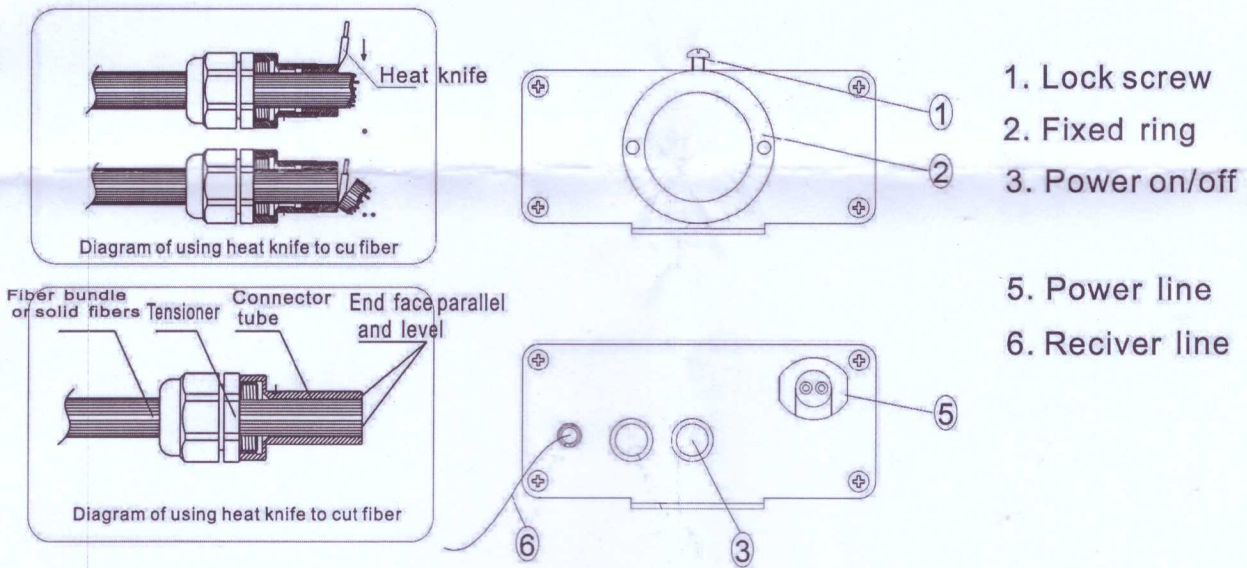

INSTRUCTION MANUAL

Before using our 16W LED light engine, please read below instruction carefully. Any problems, please contact with us.

16W-LED Light engine guarantee one year.

SAFE WARNING:

1. Check supply voltage, whether it matches light engine.
2. Prohibit to place the machine under rain or wet spot, prevent from causing troubles or danger of electric shock.
3. Light engine should be used in a draughty surrounding, not stack other things around it.

PARAMETER:

Supply voltage: 110 V - 240 V / AC
Power frequency: 50Hz-60Hz

Power: Max16W
Body Measurement: L122* W88* H38 mm
(without connector)

Operation Illustration:

Program option: